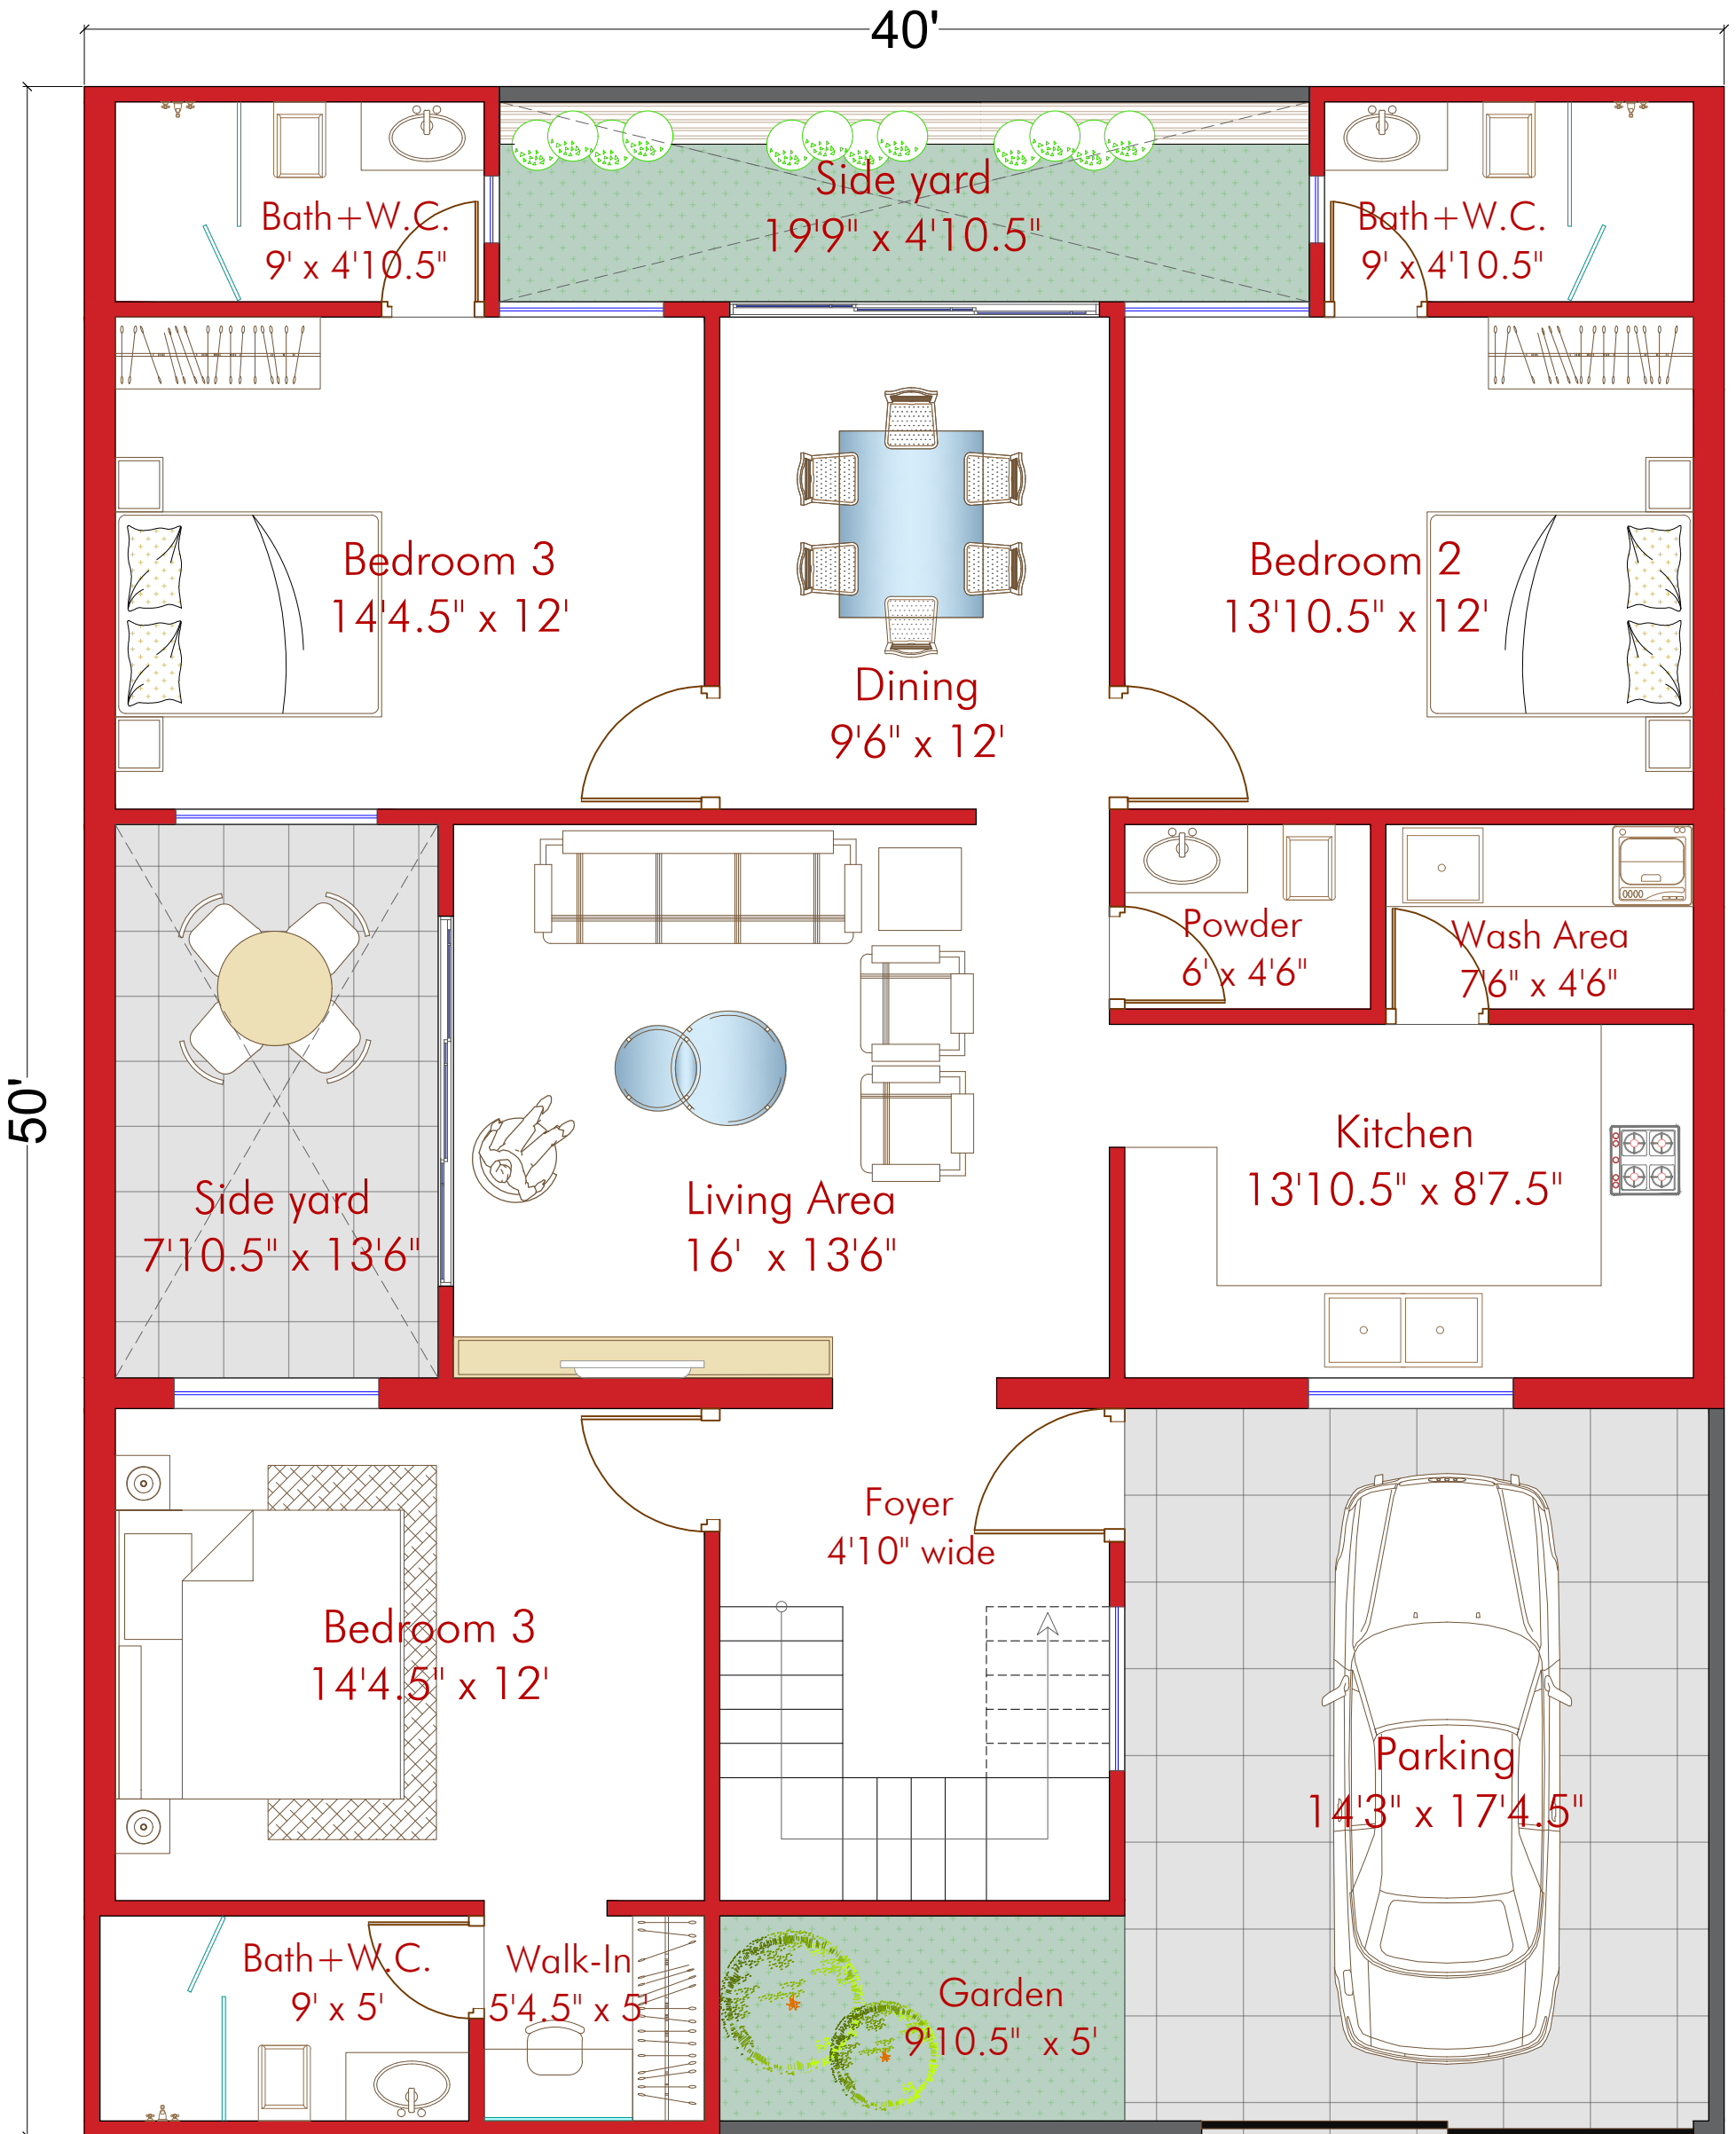

40'

50'

ROAD

**GROUND FLOOR PLAN**  
40'x50' House Design