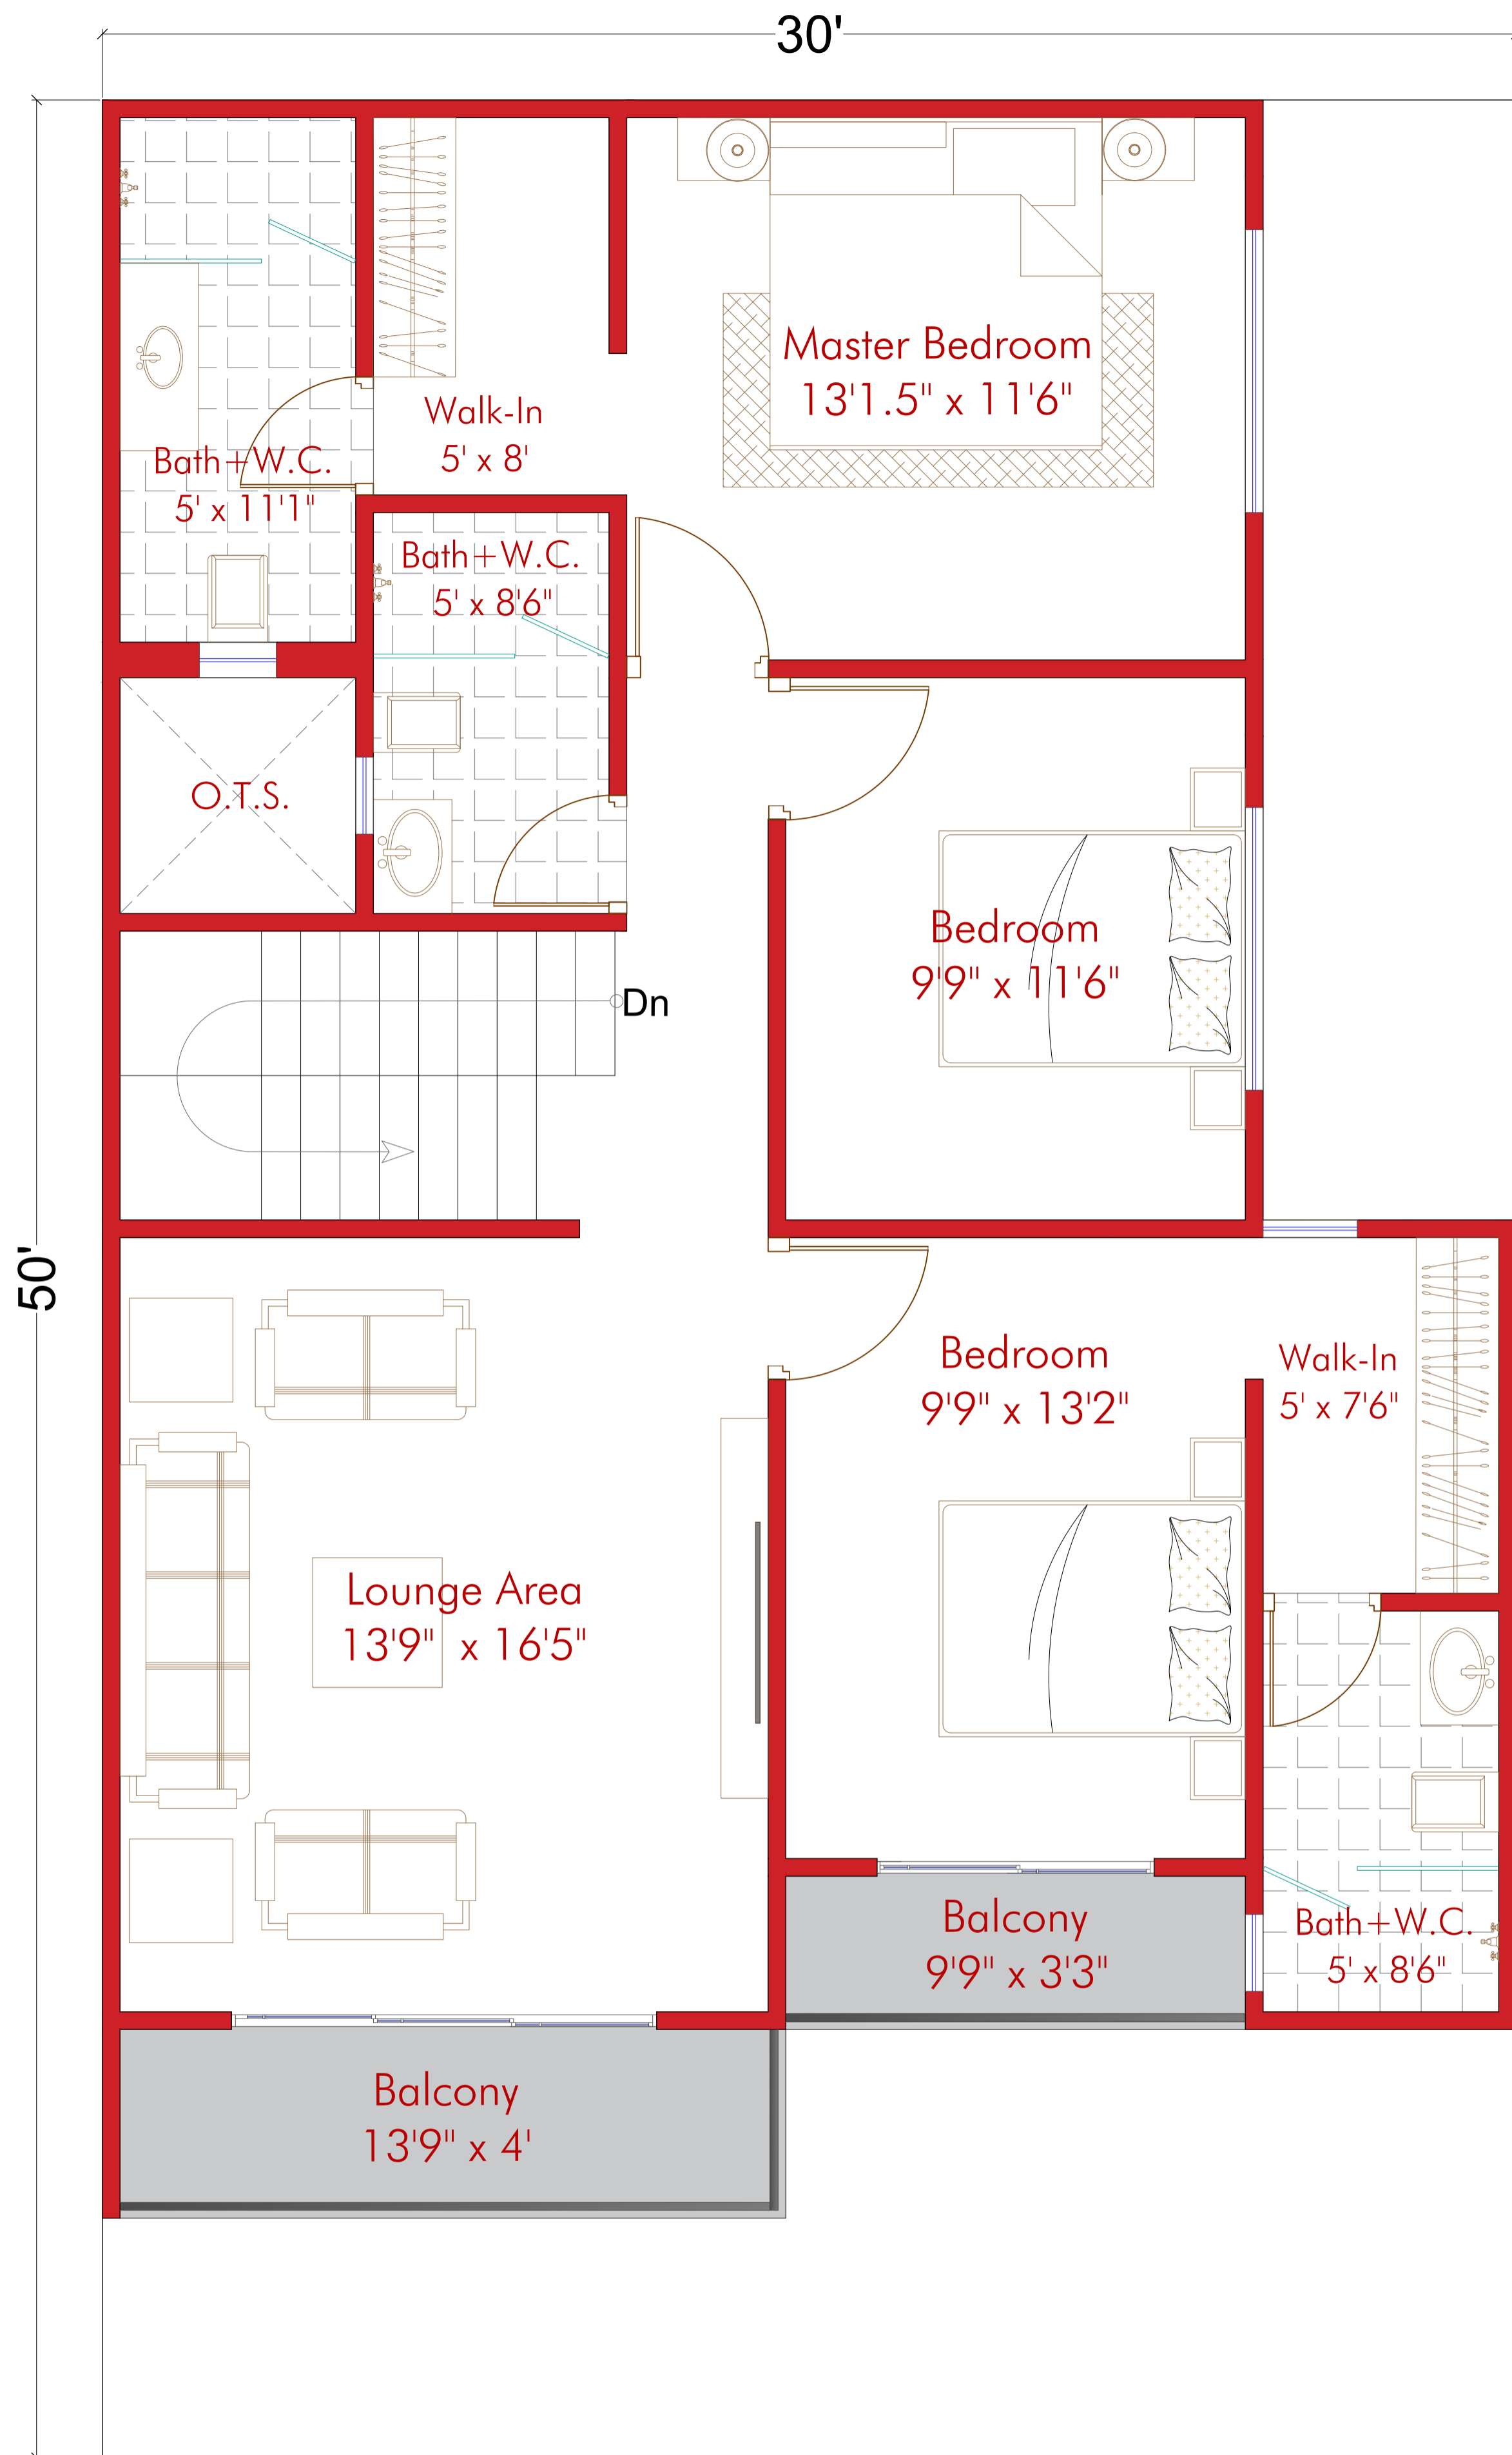

GROUND FLOOR PLAN
30'x50' House Design

FIRST FLOOR PLAN
30'x50' House Design